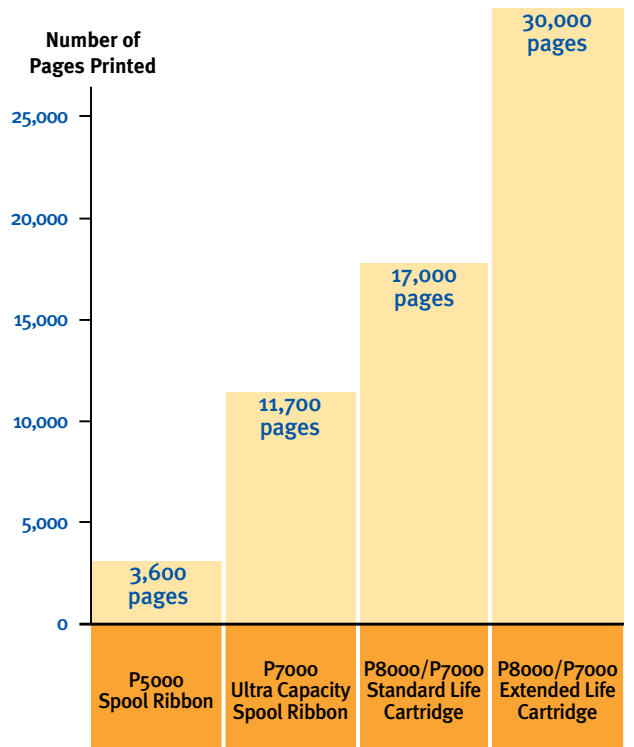

Page Yield Per Cartridge*