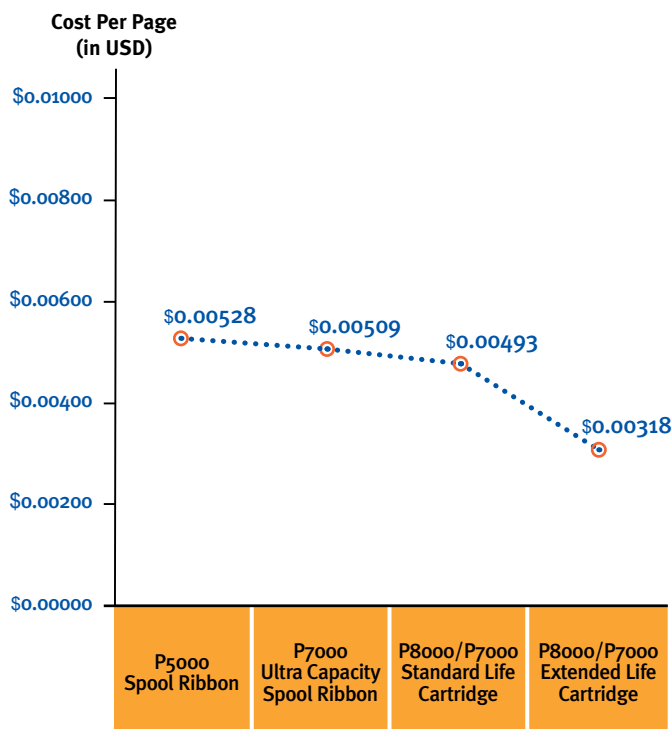

Cost Per Page Comparison*