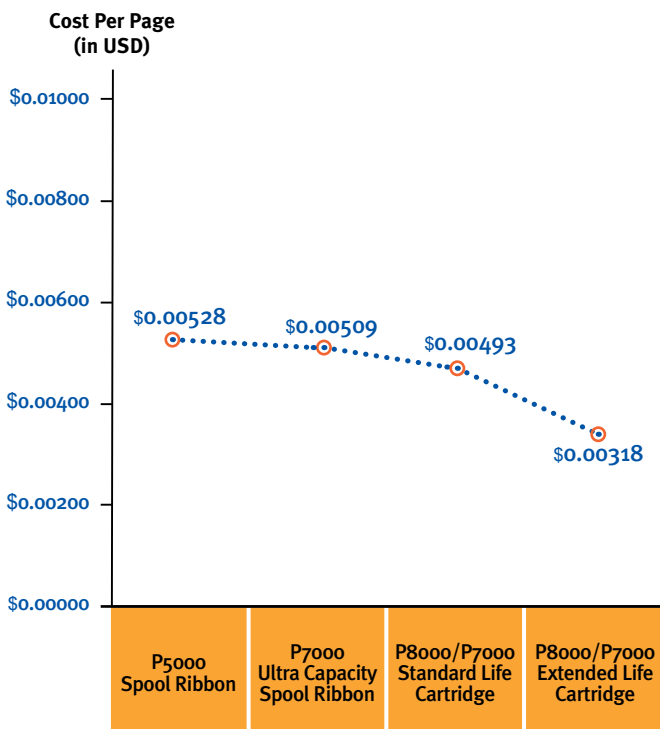

Cost Per Page Comparison*