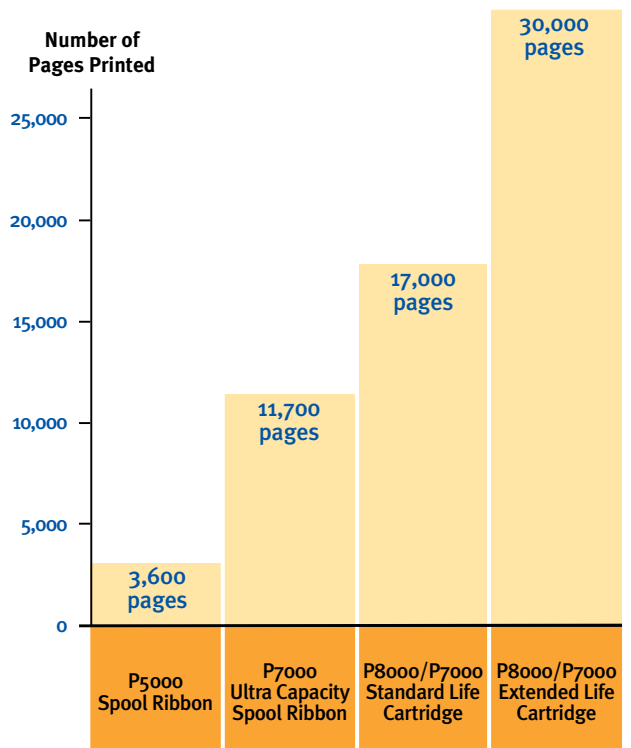

Page Yield Per Cartridge*