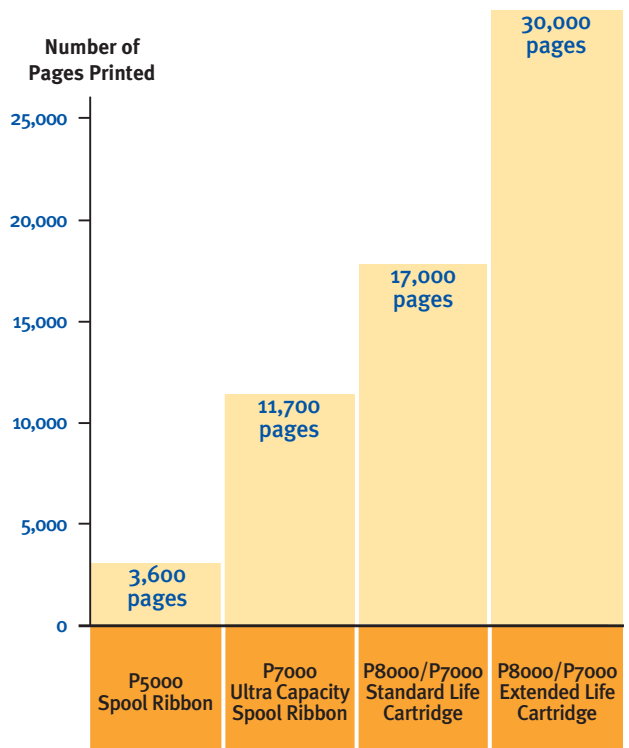

Page Yield Per Cartridge*