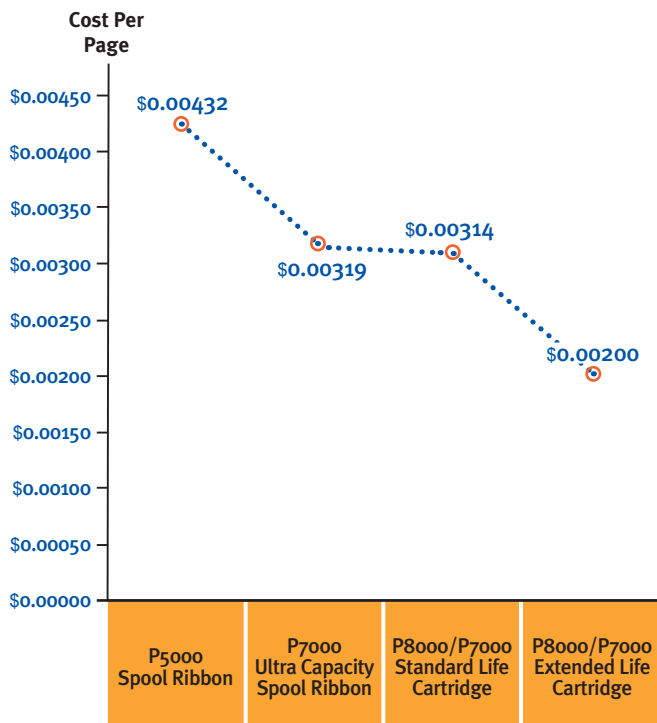

Cost Per Page Comparison*