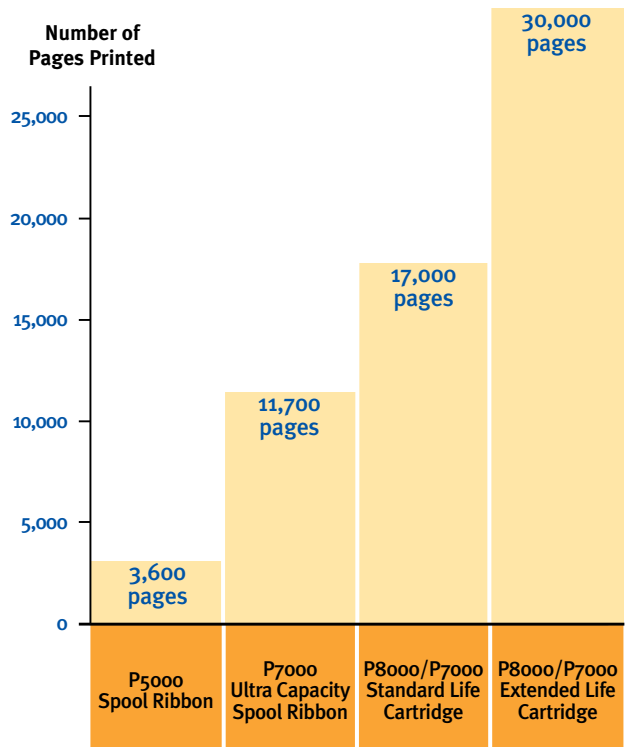

Page Yield Per Cartridge*