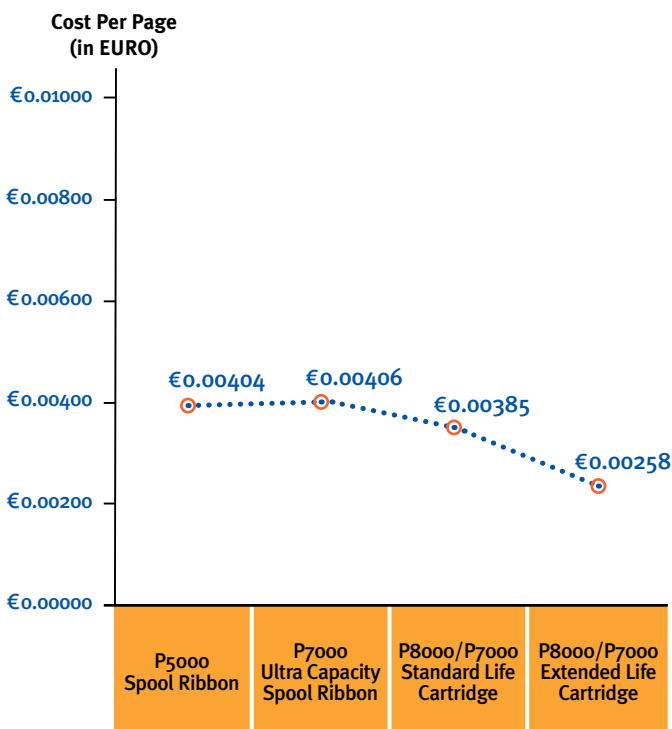

Cost Per Page Comparison*