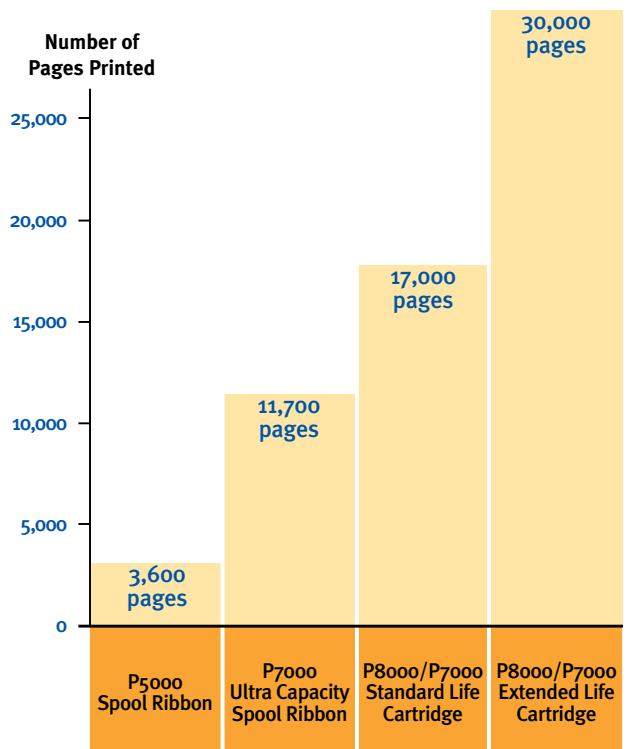

Page Yield Per Cartridge*