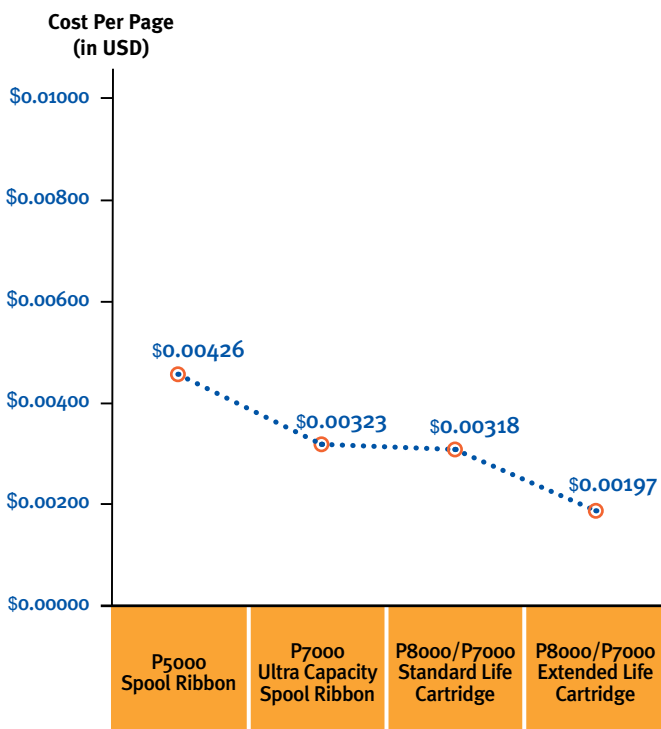

Cost Per Page Comparison*