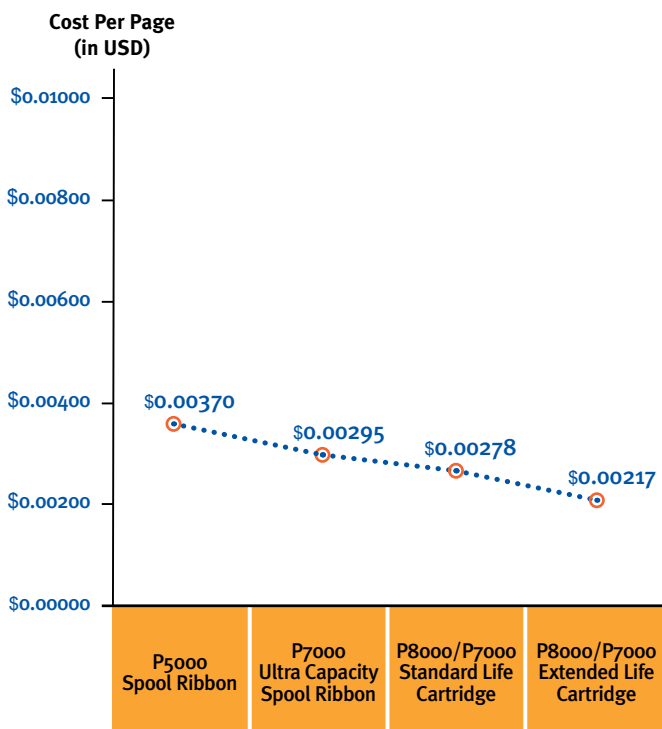

Cost Per Page Comparison*