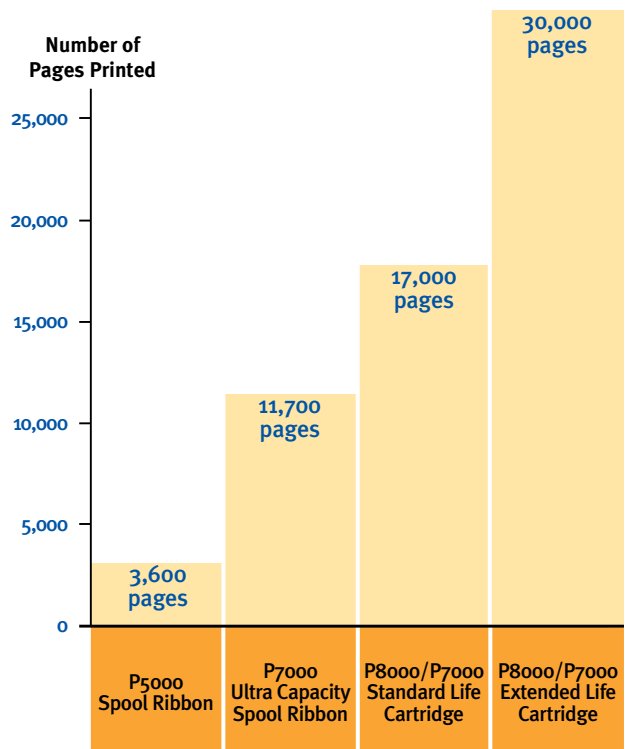

Page Yield Per Cartridge*