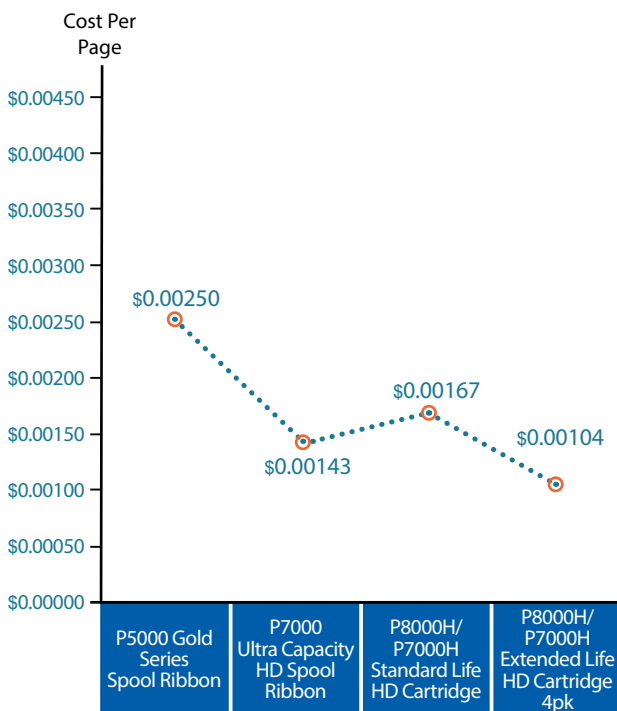

Cost Per Page Comparison*