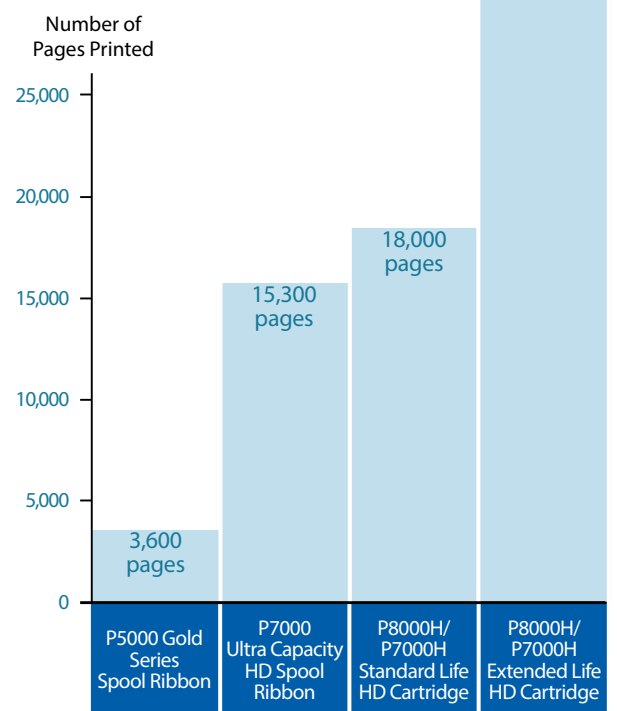

Page Yield Per Cartridge*

* Cost Per Page Comparison and Page Yield Per Cartridge based on ISO LSA Page, 8.5" x 11" letter-size, approximately 5% page coverage.