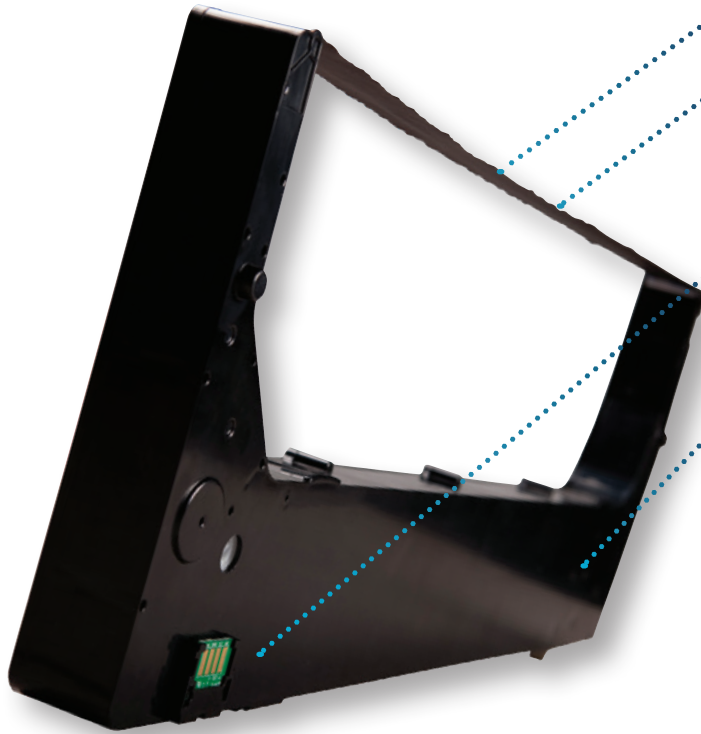

- **LONGER LASTING INK** = Fewer ribbon changes yield more productivity and contribute to a lower cost of ownership.
- **LEADING EDGE RIBBON TECHNOLOGY** = Less IT interventions reduce downtime, with a patented ribbon jam prevention system. The high-density ribbon yields a longer life and a darker print quality.
- **EMBEDDED MICROCHIP** = Provides precise, integrated control over ribbon life, print quality and operating costs. Productivity is improved by preventing interruptions of long print runs.
- **CARTRIDGE RIBBON DESIGN** = With the self contained cartridge ribbon, changing ribbons is easier, cleaner and faster when compared to spool ribbons and laser toner cartridges.
- **BACKWARDS COMPATIBILITY** = Ribbon cartridges for the P8000 are backwards compatible with P7000 printers for reduced inventory management cost and simplified ordering.
- **ENVIRONMENTAL ADVANTAGE** = Printronix cartridge ribbons are far more sustainable than laser toner cartridges as they contribute substantially less consumables waste, and allow for printing on paper containing a higher percentage of recycled content.

UP TO 20% IMPROVEMENT IN CONSUMABLE COST PER PAGE

In comparison to the previous generation line matrix spool ribbon, cartridge ribbons are designed to perform far better for less cost, requiring less user intervention, and generating the least possible amount of consumables waste - yielding unmatched sustainability and an ultra low total cost of ownership.