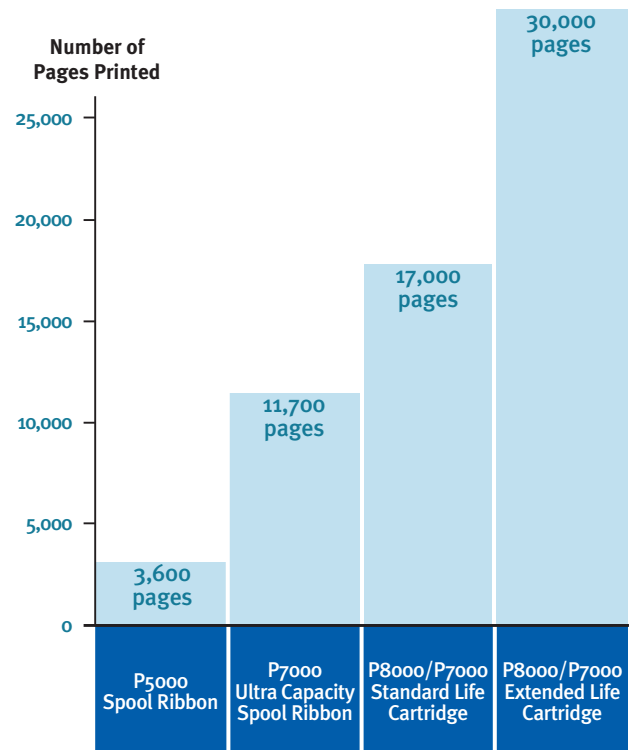

Page Yield Per Cartridge*

* Cost Per Page Comparison and Page Yield Per Cartridge based on ISO LSA Page, 8.5" x 11" letter-size, approximately 5% page coverage.