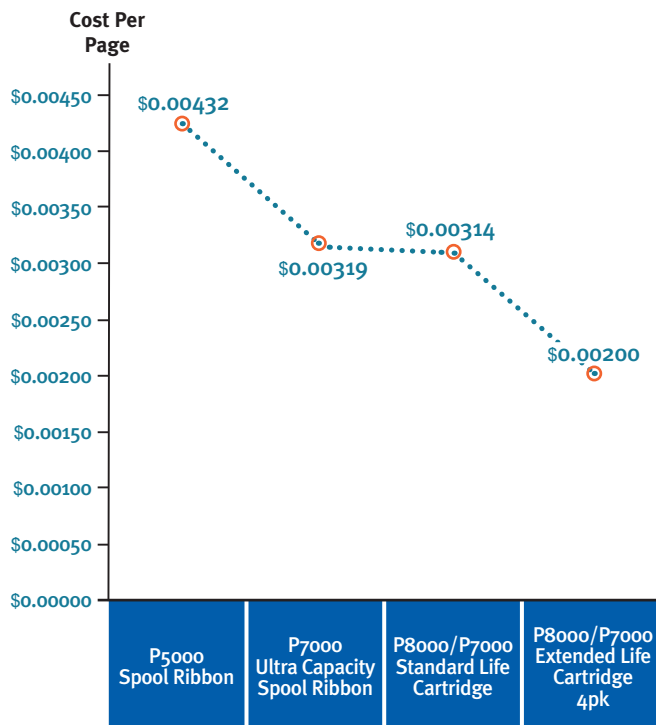

Cost Per Page Comparison*