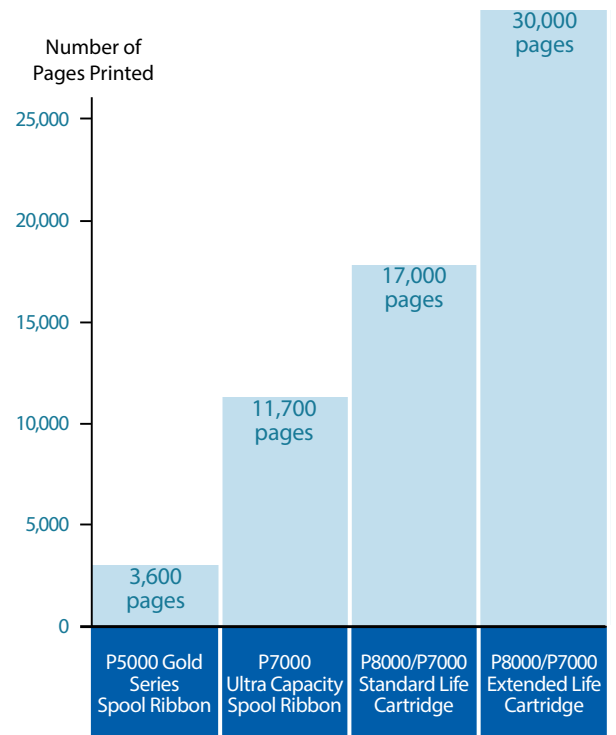

Page Yield Per Cartridge*

* Cost Per Page Comparison and Page Yield Per Cartridge based on ISO LSA Page, 8.5" x 11" letter-size, approximately 5% page coverage.