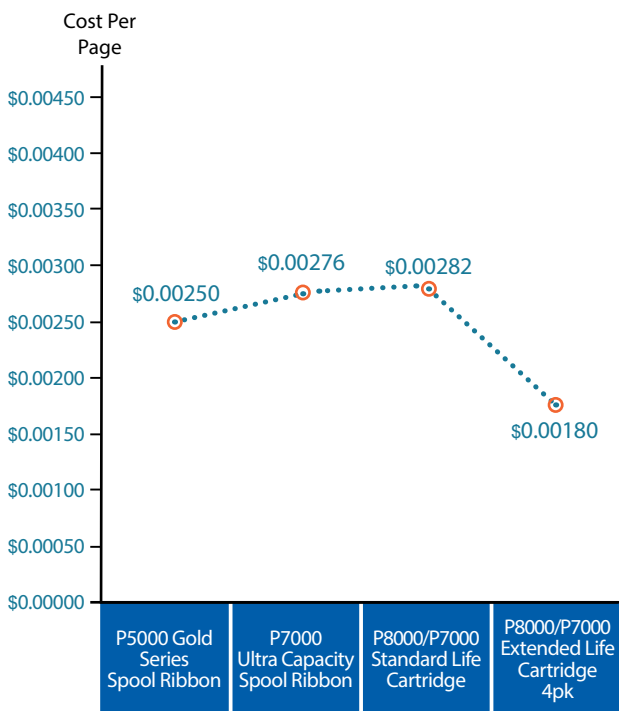

STANDARD LIFE CARTRIDGE = Lower cost per purchase for customers with lower print volume requirements. Available in a single pack. This cartridge ribbon fits all P8000/P7000 Cartridge printer models.

EXTENDED LIFE CARTRIDGE = For customers seeking a lower operating cost per page. Available in a four pack for greatest cost savings. This cartridge ribbon fits all P8000/P7000 Cartridge models.

Cost Per Page Comparison*